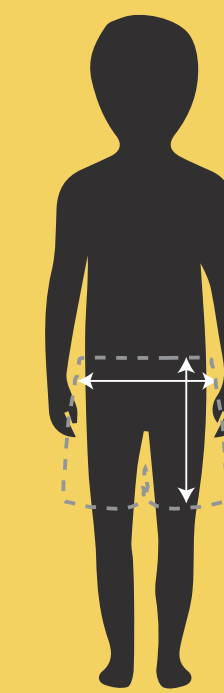

# COMPRESSION SHORTS

SIZE CHART  
SPEC 9CM BAND

Garment Measurements

ADULT	WIDTH cm	LENGTH cm
XS	36	37.5
S	41.5	38
M	42	38.5
L	43	39
XL	45	40
2XL	47	40
3XL	49	41
4XL	TBC	TBC
5XL	TBC	TBC
6XL	TBC	TBC
7XL	TBC	TBC

KIDS	WIDTH cm	LENGTH cm
K4	TBC	TBC
K6	27.5	32
K8	28	33
K10	28.5	34
K12	31	35
K14	34	36
K16	34.5	36

**WHAT TO KNOW**

APPROXIMATE MEASUREMENTS ARE IN CENTIMETERS, MEASURING WIDTH x LENGTH. SIZING CAN VARY ACROSS ALL FABRICS, KEEPING IN MIND STRETCH AND FLEXIBILITY.

**HOW WE MEASURE**

MEASUREMENTS ARE OF THE PHYSICAL GARMENT LAID FLAT. WIDTH IS TAKEN FROM ARMPIT TO ARMPIT. LENGTH IS TAKEN FROM THE TOP NECK/SHOULDER TO THE BOTTOM HEM.

\*1-3cm is within our discretion on all sizing charts